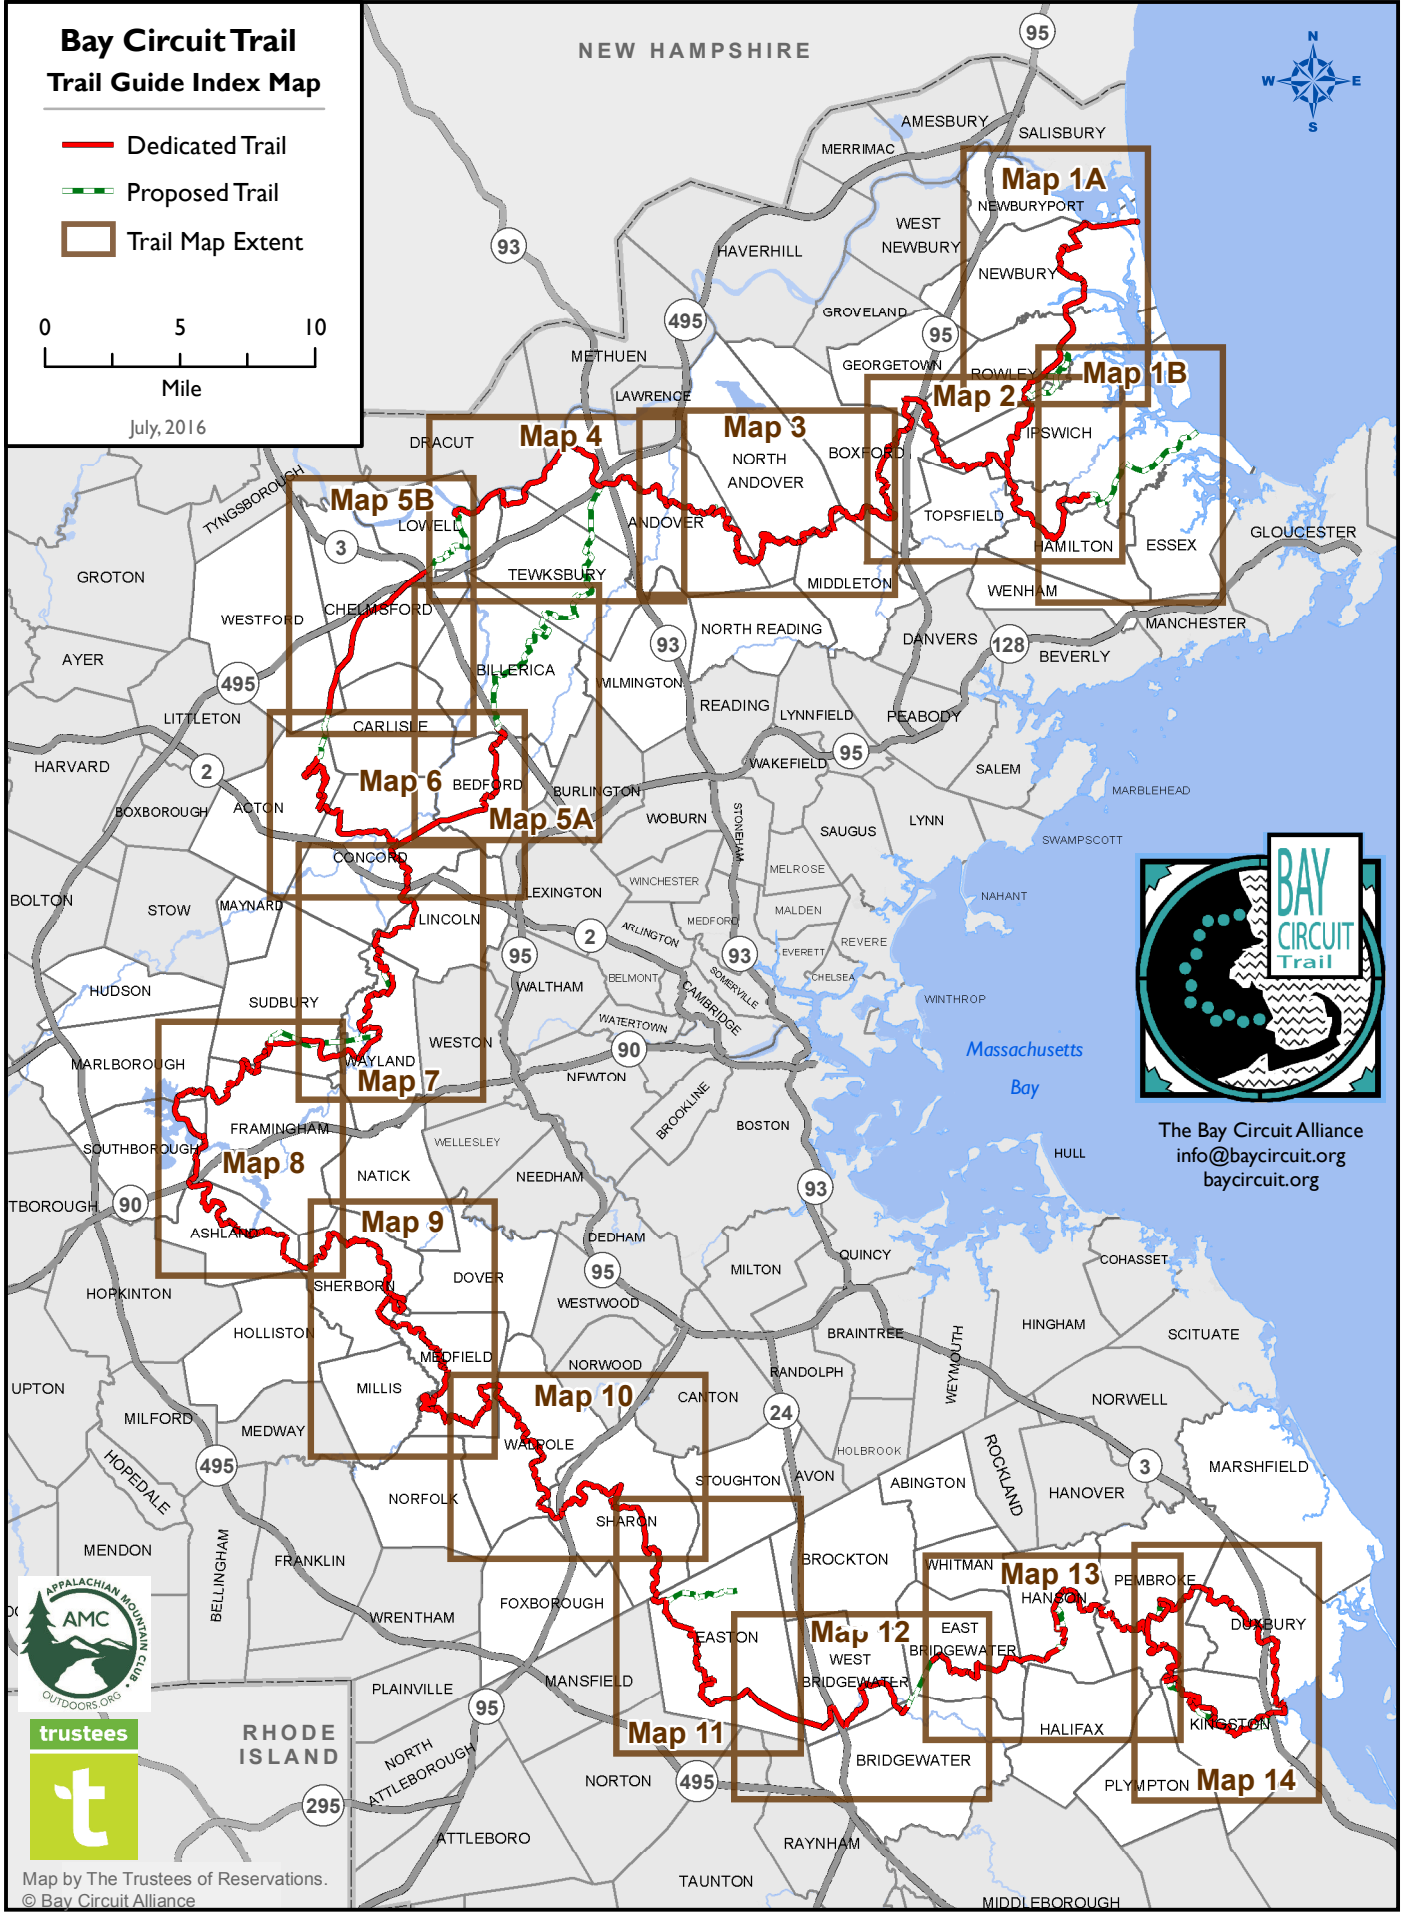

Bay Circuit Trail Trail Guide Index Map

-  Dedicated Trail
-  Proposed Trail
-  Trail Map Extent

July, 2016

The Bay Circuit Alliance
info@baycircuit.org
baycircuit.org

trustees

Map by The Trustees of Reservations.
 © Bay Circuit Alliance