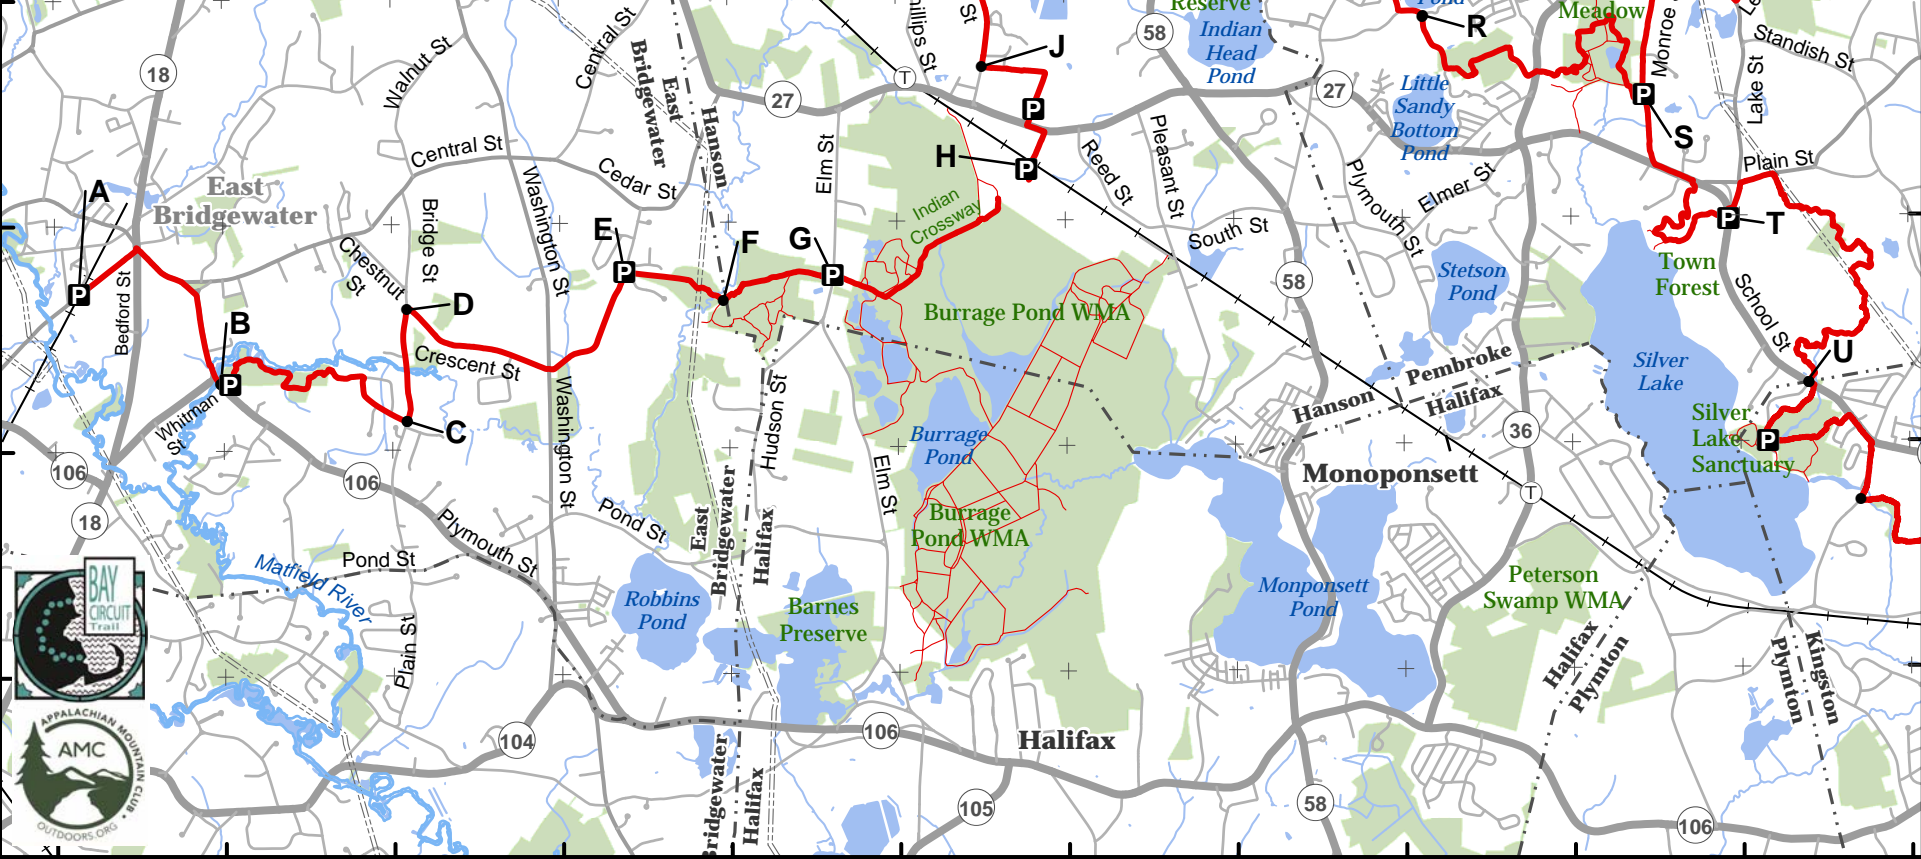

Bay Circuit Trail Map I3

East Bridgewater to Pembroke

- Dedicated Trail
- - - Other Major Trail
- Other Local Trail

December, 2017

Disclaimer and Cautions: The Bay Circuit Alliance, as the advocate and promoter of the Bay Circuit Trail, expressly disclaims responsibility for injuries or damages that may arise from using the trail. We cannot guarantee the accuracy of maps or completeness of warnings about hazards that may exist. Portions of the trail are along roads or train tracks and involve crossing them. Users should pay attention to traffic and walk on the shoulder of roads facing traffic, not on the pavement, cross only at designated locations and use extreme care. Children and pets need to be closely monitored and under control. Bay Circuit Trail maps are intended for personal use only. Reproduction for commercial purposes is prohibited. © Bay Circuit Alliance

Map I3