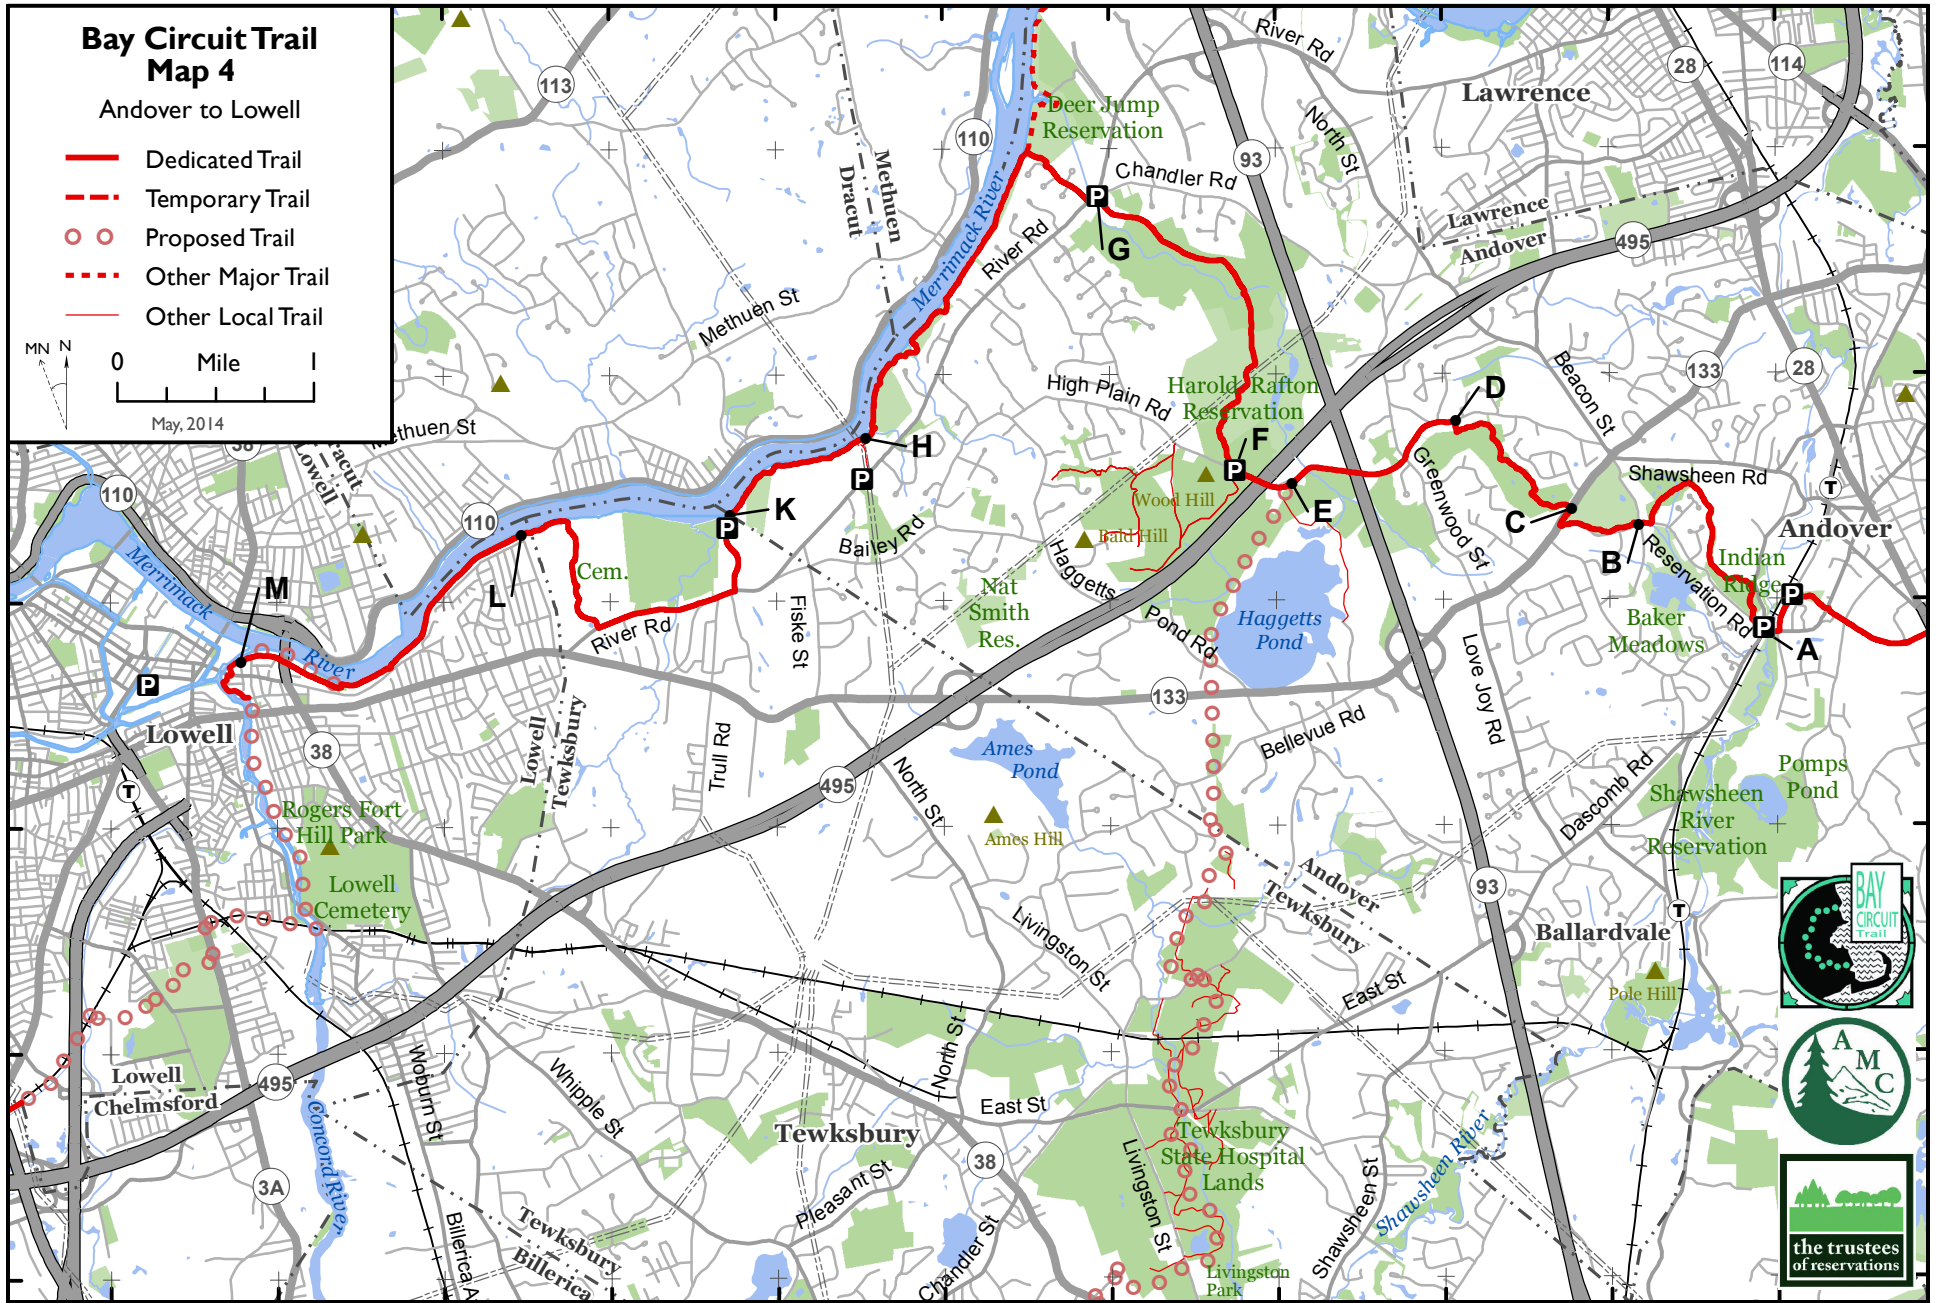

71°19'W 71°18'W 71°17'W 71°16'W 71°15'W 71°14'W 71°13'W 71°12'W 71°11'W 71°10'W 71°9'W

42°41'N  
42°40'N  
42°39'N  
42°38'N  
42°37'N  
42°36'N

### Bay Circuit Trail Map 4

Andover to Lowell

- Dedicated Trail
- - - Temporary Trail
- ○ Proposed Trail
- · - · - Other Major Trail
- Other Local Trail

May, 2014

**Disclaimer and Cautions:** The Bay Circuit Alliance, as the advocate and promoter of the Bay Circuit Trail, expressly disclaims responsibility for injuries or damages that may arise from using the trail. We cannot guarantee the accuracy of maps or completeness of warnings about hazards that may exist. Portions of the trail are along roads or train tracks and involve crossing them. Users should pay attention to traffic and walk on the shoulder of roads facing traffic, not on the pavement, cross only at designated locations and use extreme care. Children and pets need to be closely monitored and under control. Bay Circuit Trail maps are intended for personal use only. Reproduction for commercial purposes is prohibited. © Bay Circuit Alliance