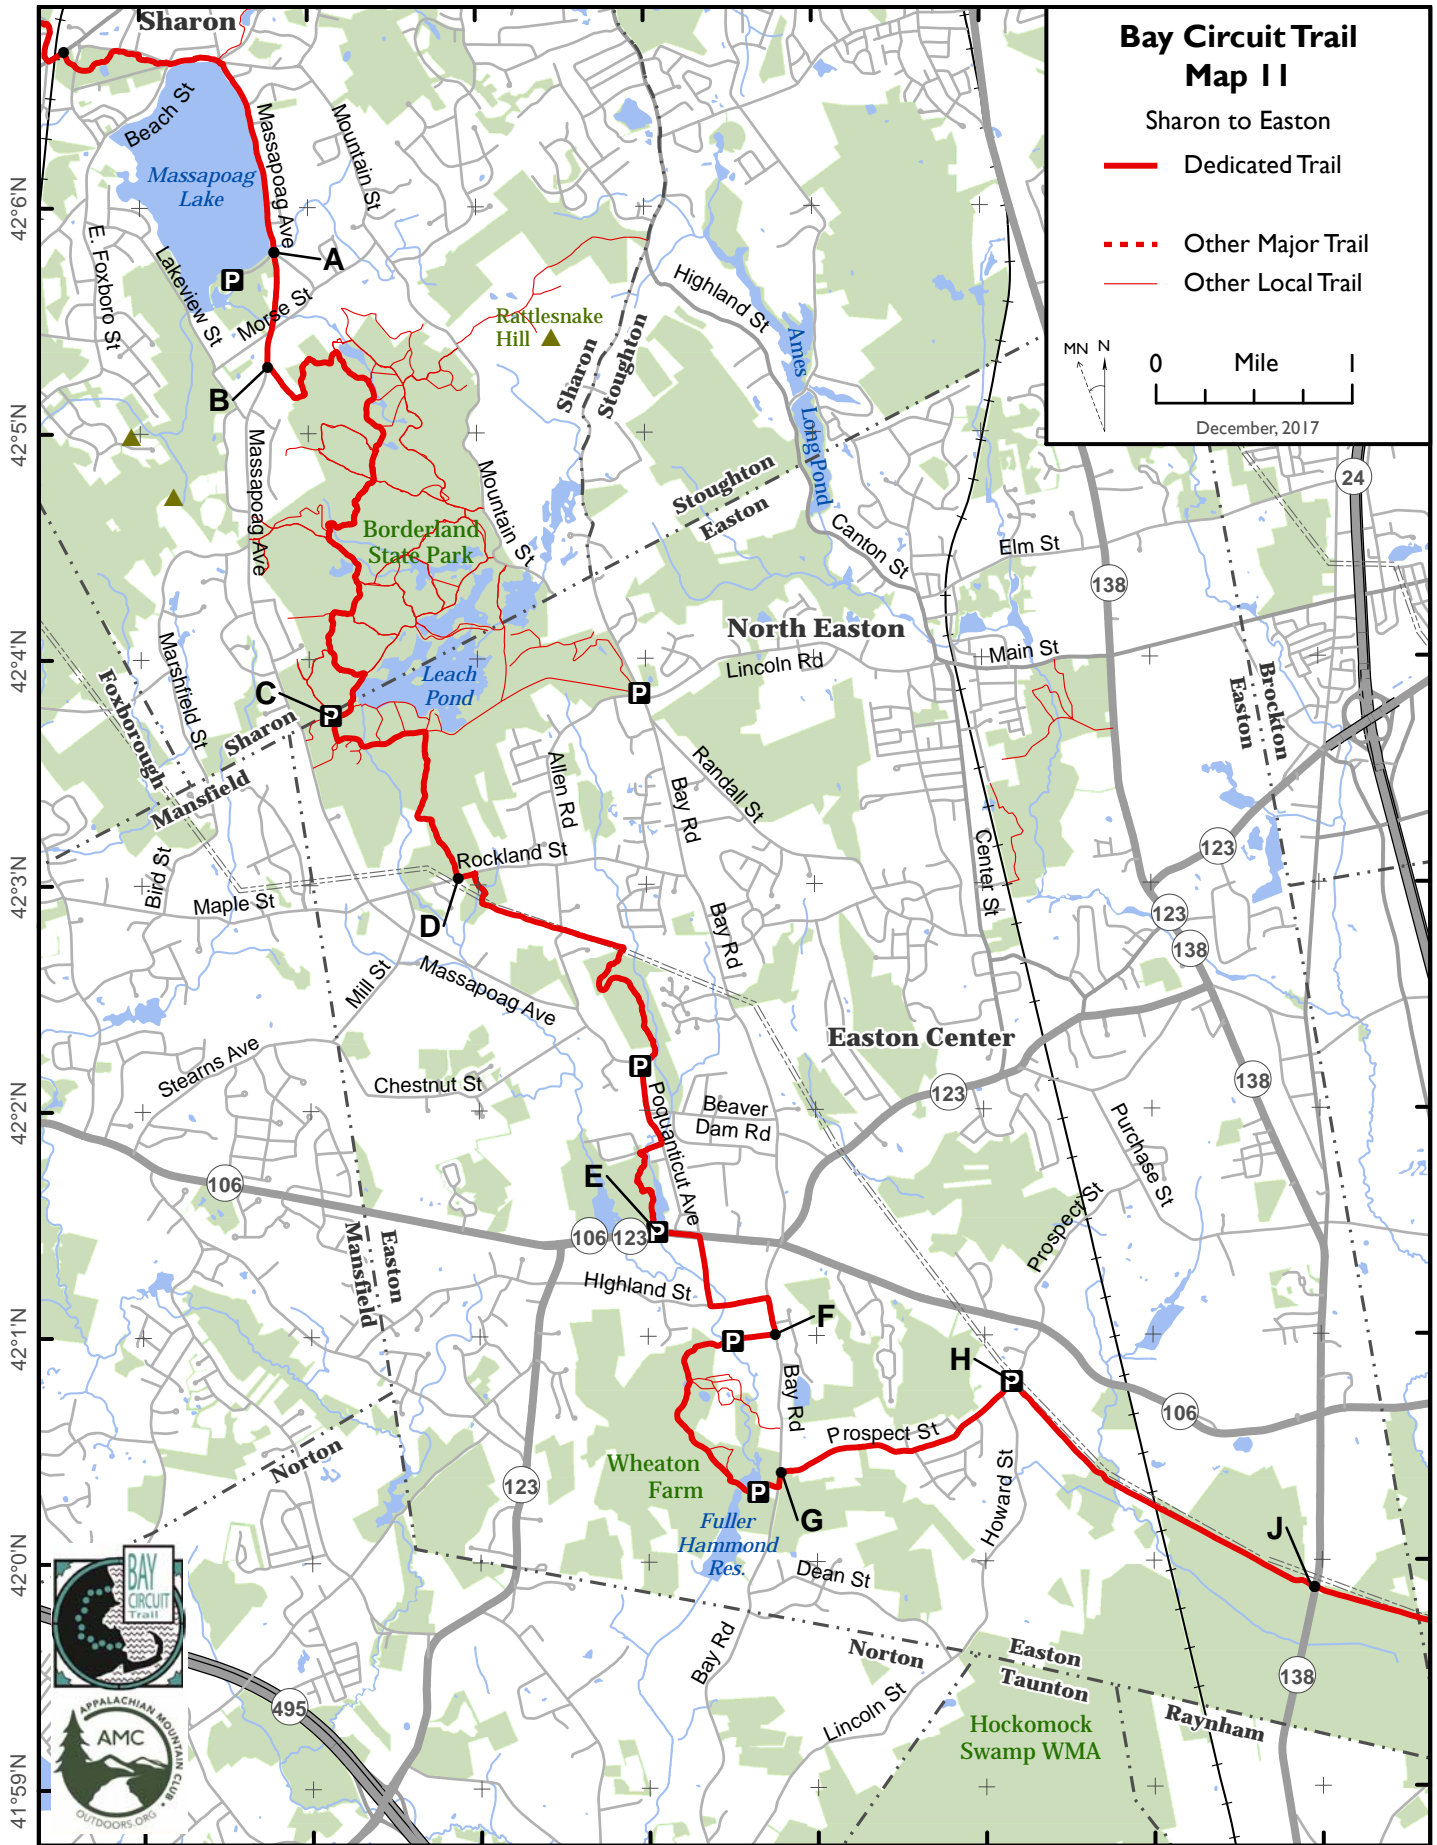

# Bay Circuit Trail Map II

Sharon to Easton

- Dedicated Trail
- - - Other Major Trail
- Other Local Trail

December, 2017

Map II

**Disclaimer and Cautions:** The Bay Circuit Alliance, as the advocate and promoter of the Bay Circuit Trail, expressly disclaims responsibility for injuries or damages that may arise from using the trail. We cannot guarantee the accuracy or completeness of warnings about hazards that may exist. Portions of the trail are along roads or train tracks and involve crossing them. Users should pay attention to traffic and walk on the shoulder of roads facing traffic, not on the pavement, cross only at designated locations and use extreme care. Children and pets need to be closely monitored and under control. Bay Circuit Trail maps are intended for personal use only. Reproduction for commercial purposes is prohibited. © Bay Circuit Alliance