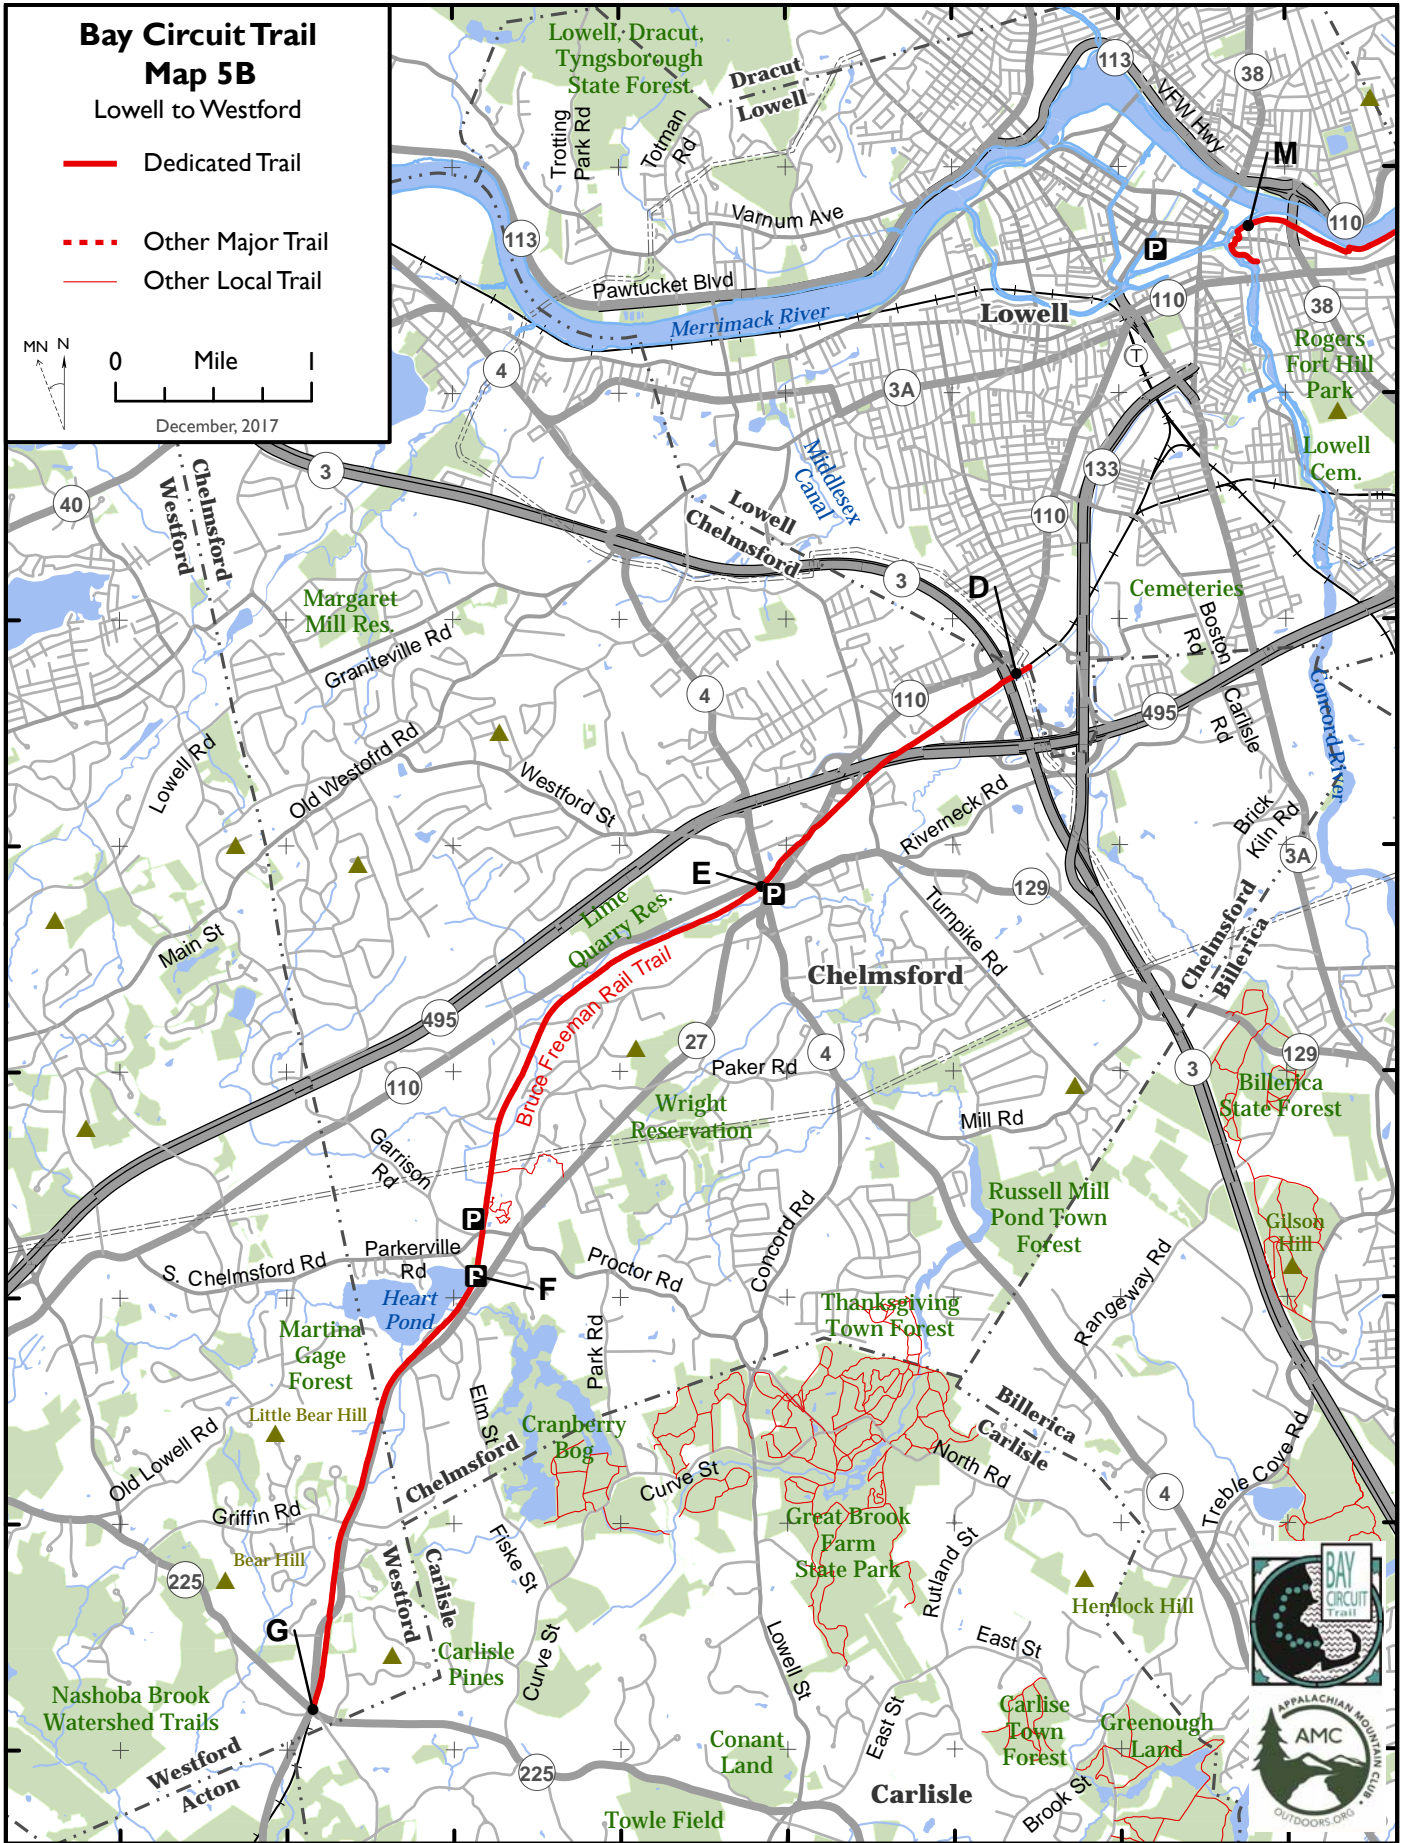

Bay Circuit Trail Map 5B

Lowell to Westford

- Dedicated Trail
- - - Other Major Trail
- Other Local Trail

December, 2017

42°39'N
42°38'N
42°37'N
42°36'N
42°35'N
42°34'N
42°33'N
42°32'N

71°25'W 71°24'W 71°23'W 71°22'W 71°21'W 71°20'W 71°19'W 71°18'W

Disclaimer and Cautions: The Bay Circuit Alliance, as the advocate and promoter of the Bay Circuit Trail, expressly disclaims responsibility for injuries or damages that may arise from using the trail. We cannot guarantee the accuracy or completeness of warnings about hazards that may exist. Portions of the trail are along roads or train tracks and involve crossing them. Users should pay attention to traffic and walk on the shoulder of roads facing traffic, not on the pavement, cross only at designated locations and use extreme care. Children and pets need to be closely monitored and under control. Bay Circuit Trail maps are intended for personal use only. Reproduction for commercial purposes is prohibited. © Bay Circuit Alliance