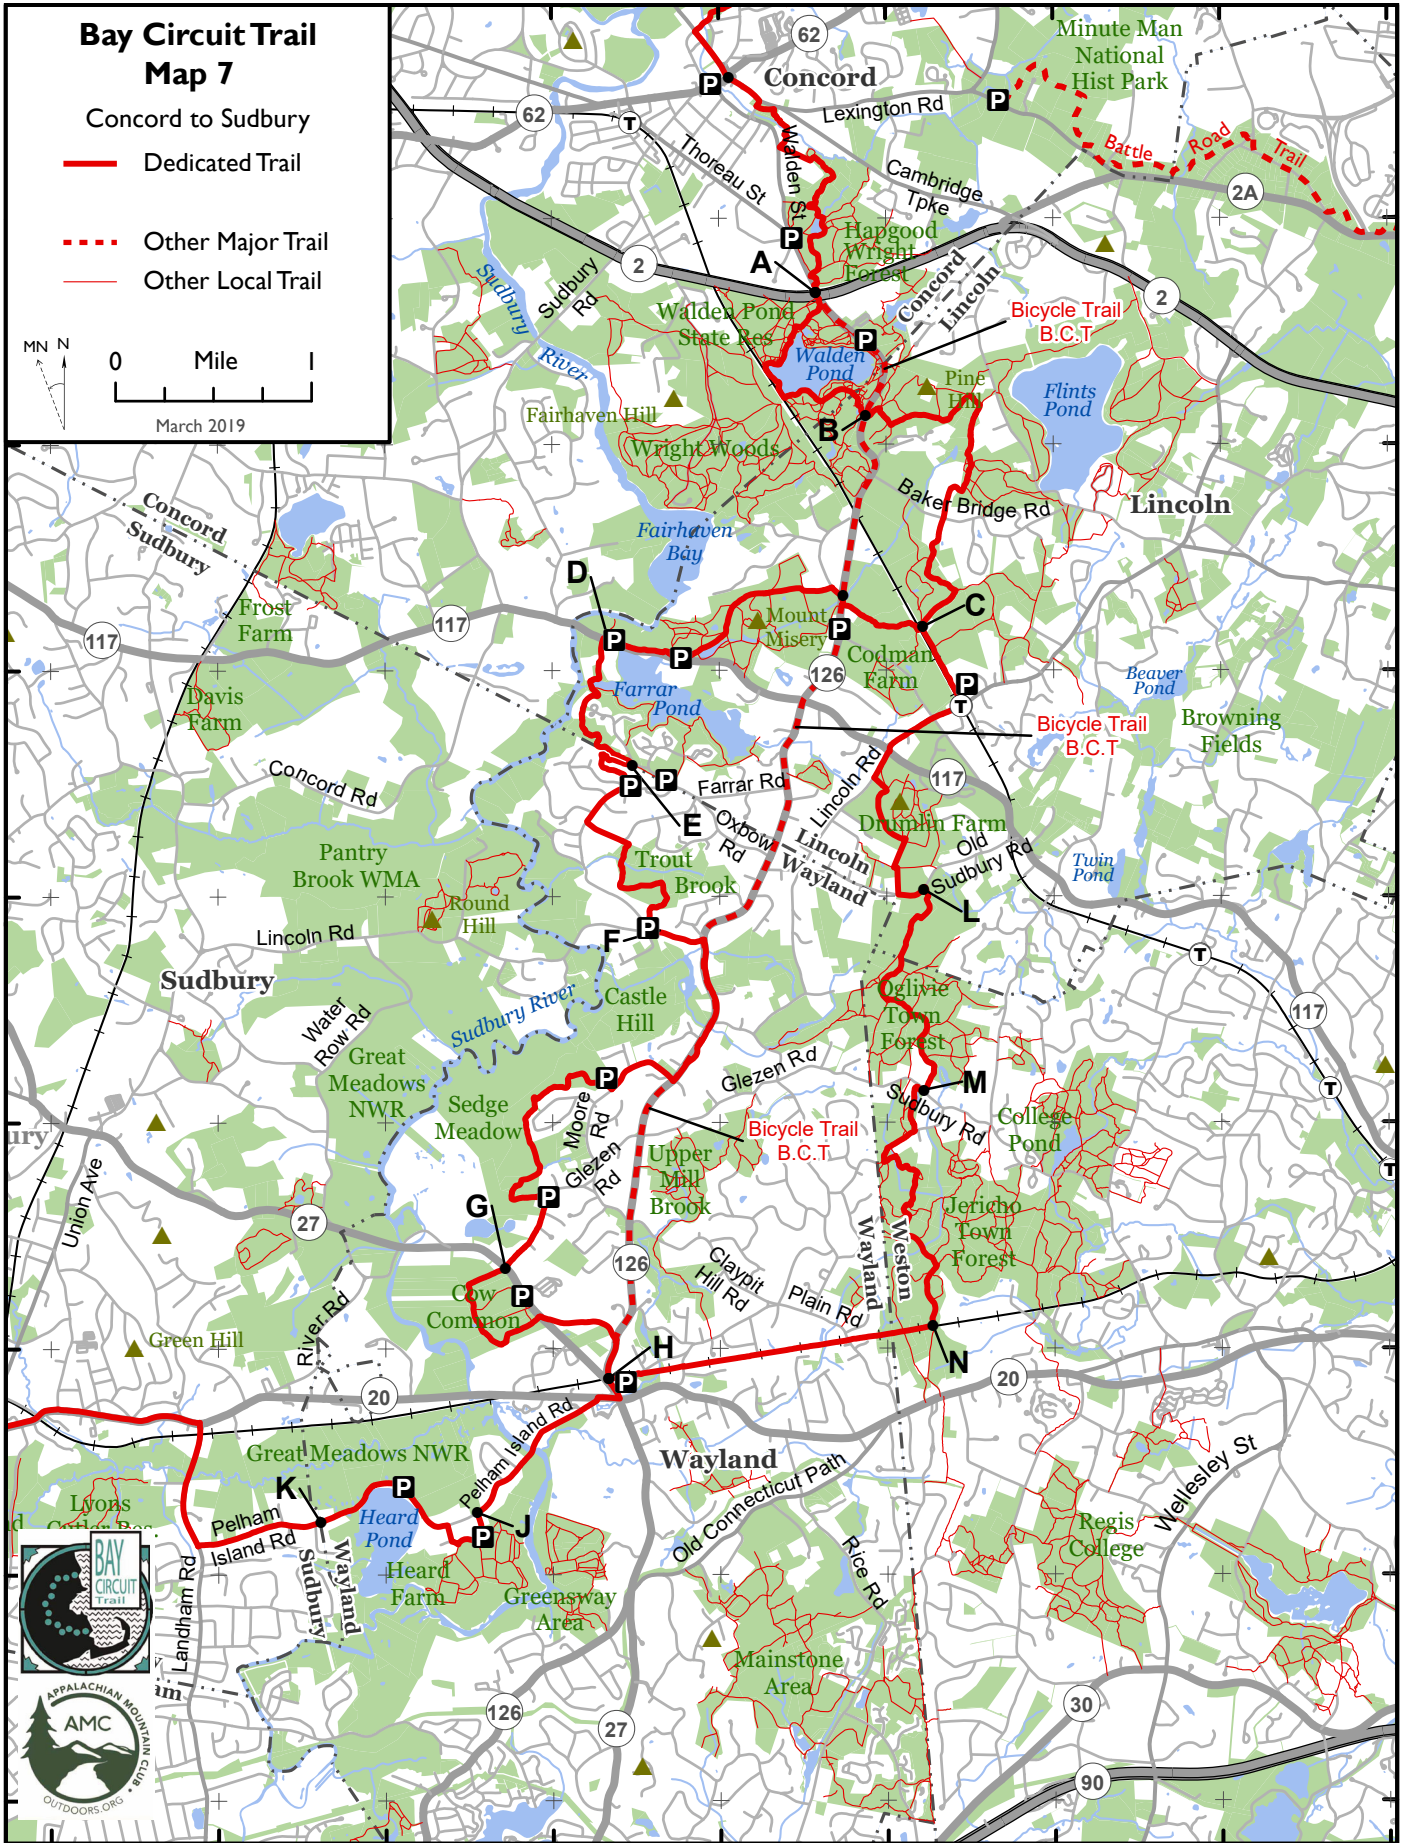

Bay Circuit Trail Map 7

Concord to Sudbury

- Dedicated Trail
- - - Other Major Trail
- Other Local Trail

42°27'N
42°26'N
42°25'N
42°24'N
42°23'N
42°22'N
42°21'N
42°20'N

71°25'W 71°24'W 71°23'W 71°22'W 71°21'W 71°20'W 71°19'W 71°18'W 71°17'W

Disclaimer and Cautions: The Bay Circuit Alliance, as the advocate and promoter of the Bay Circuit Trail, expressly disclaims responsibility for injuries or damages that may arise from using the trail. We cannot guarantee the accuracy of maps or completeness of warnings about hazards that may exist. Portions of the trail are along roads or train tracks and involve crossing them. Users should pay attention to traffic and walk on the shoulder of roads facing traffic, not on the pavement, cross only at designated locations and use extreme care. Children and pets need to be closely monitored and under control. Bay Circuit Trail maps are intended for personal use only. Reproduction for commercial purposes is prohibited. © Bay Circuit Alliance