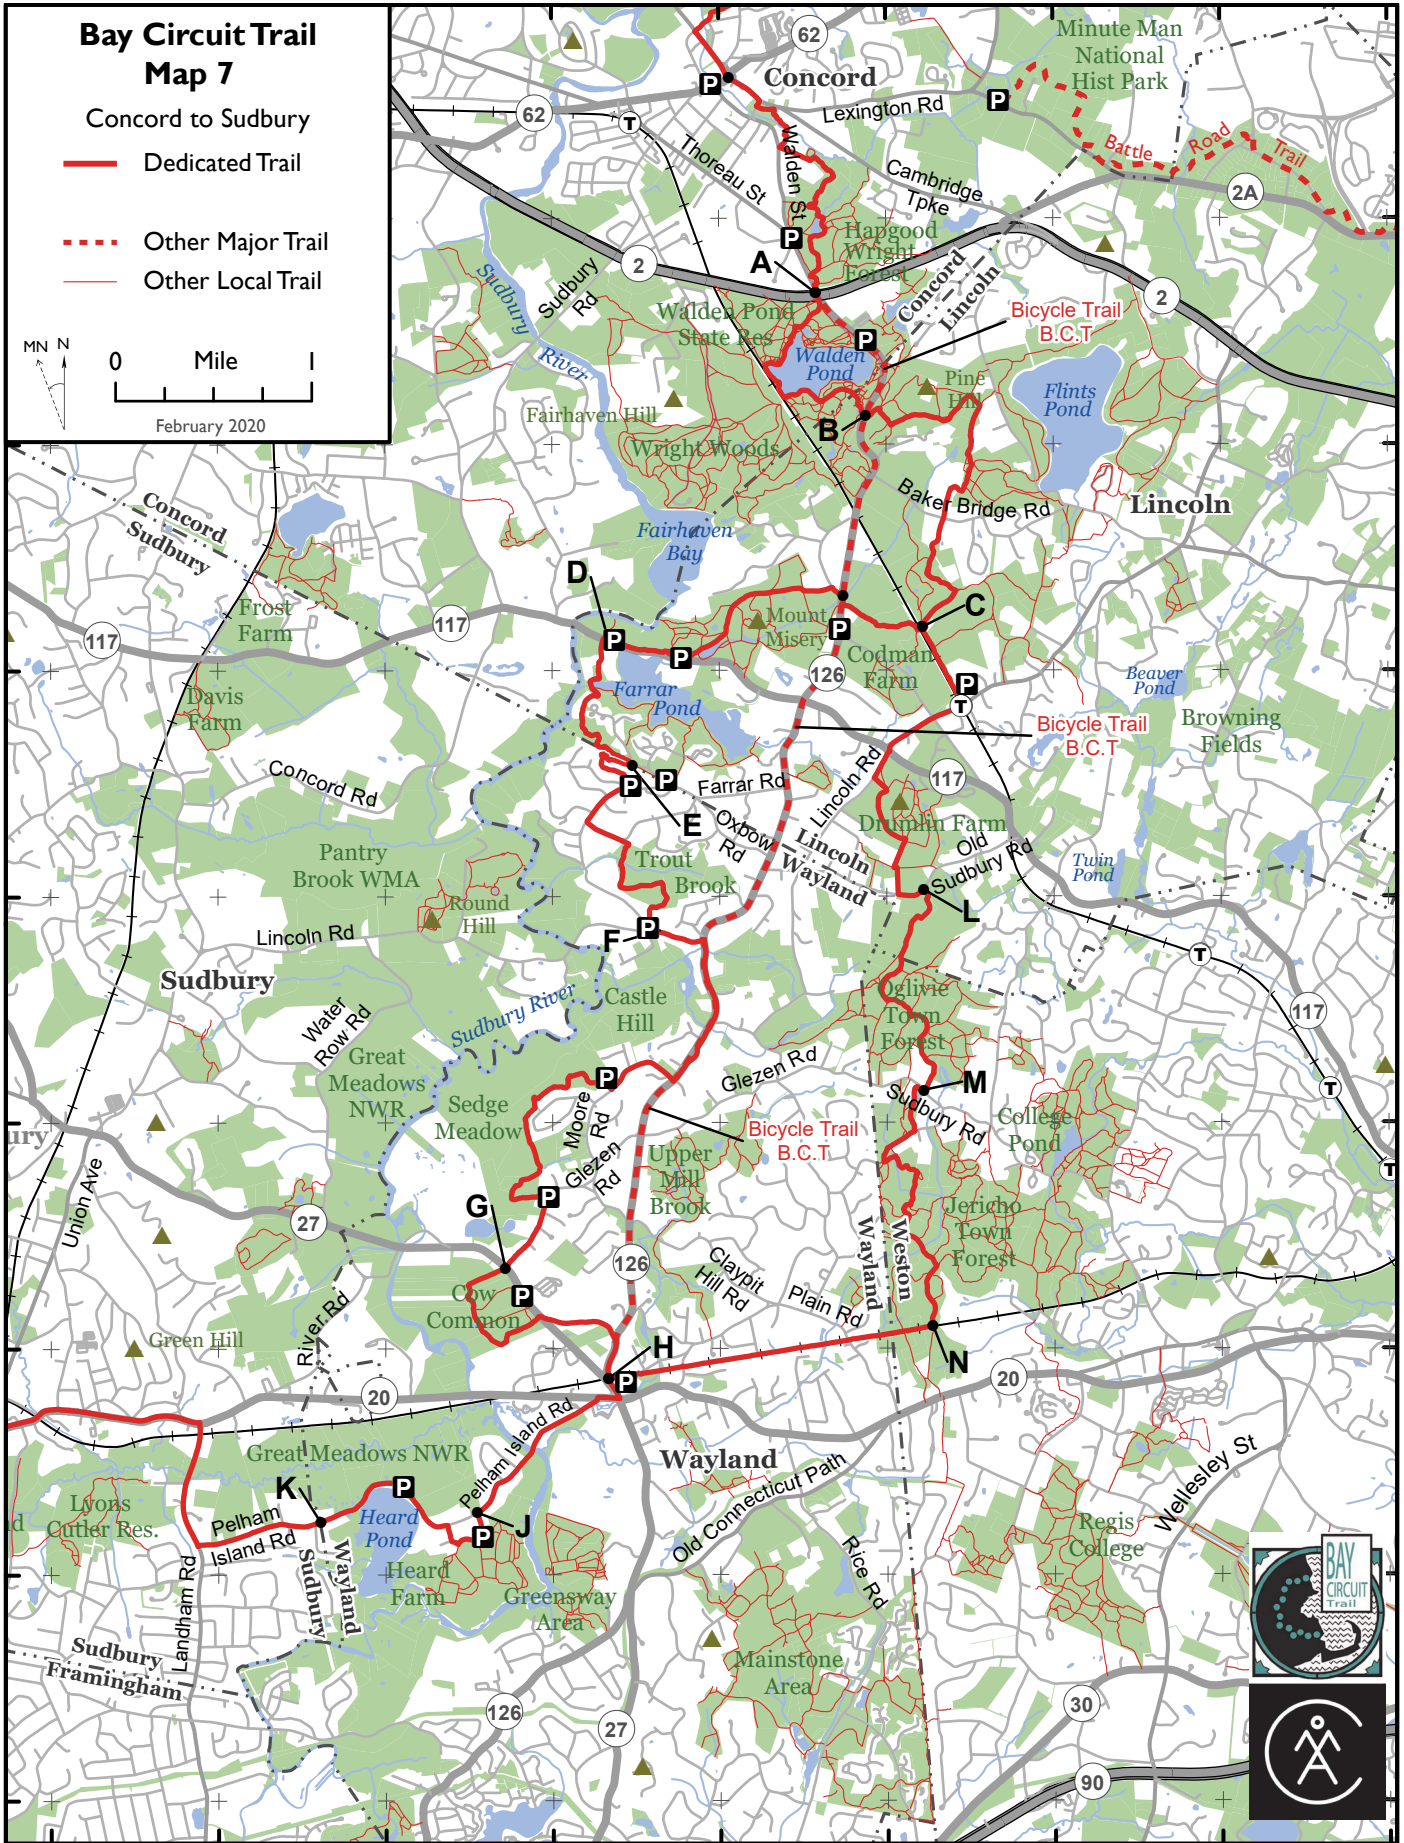

Bay Circuit Trail Map 7

Concord to Sudbury

- Dedicated Trail
- - - Other Major Trail
- Other Local Trail

February 2020

42°27'N
42°26'N
42°25'N
42°24'N
42°23'N
42°22'N
42°21'N
42°20'N

Map 7

71°25'W 71°24'W 71°23'W 71°22'W 71°21'W 71°20'W 71°19'W 71°18'W 71°17'W

Disclaimer and Cautions: The Bay Circuit Alliance, as the advocate and promoter of the Bay Circuit Trail, expressly disclaims responsibility for injuries or damages that may arise from using the trail. We cannot guarantee the accuracy of maps or completeness of warnings about hazards that may exist. Portions of the trail are along roads or train tracks and involve crossing them. Users should pay attention to traffic and walk on the shoulder of roads facing traffic, not on the pavement, cross only at designated locations and use extreme care. Children and pets need to be closely monitored and under control. Bay Circuit Trail maps are intended for personal use only. Reproduction for commercial purposes is prohibited. © Bay Circuit Alliance